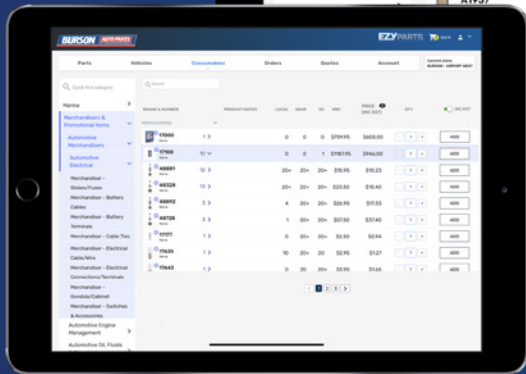

BURSON

EZY PARTS

Parts made EZY

**FASTER.
SIMPLER.
CLEANER.**

ANY WHERE. ANYTIME. ANY DEVICE