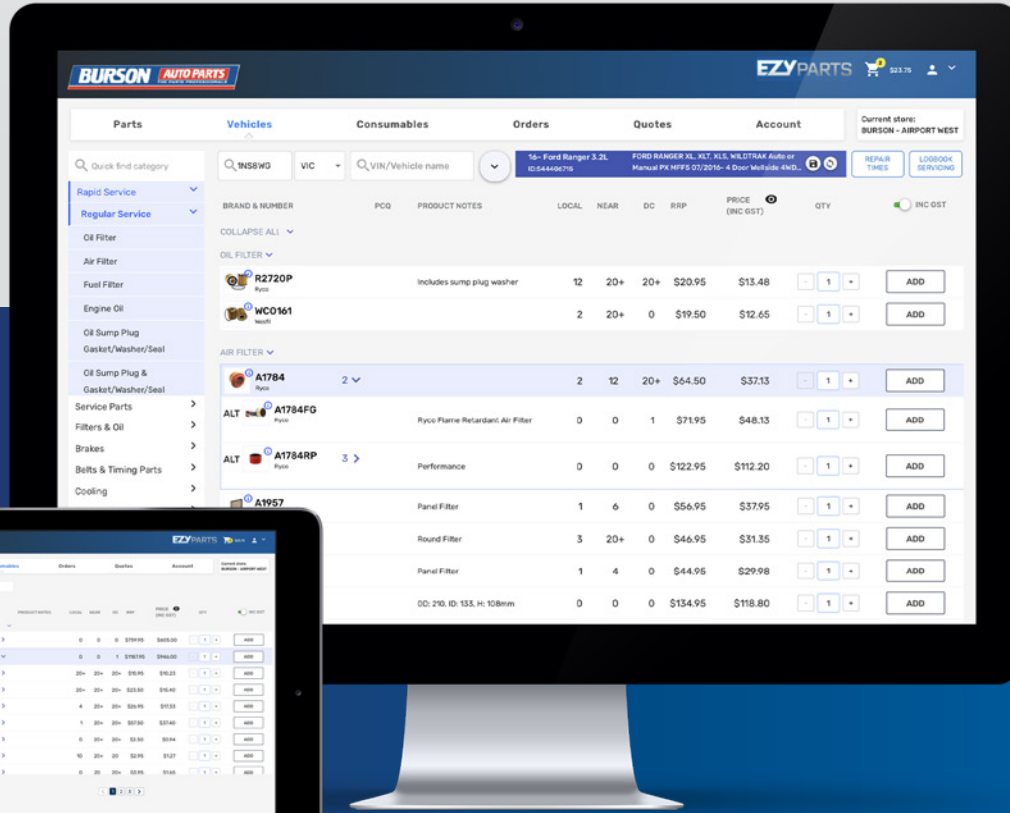

BURSON

EZY PARTS

Parts made EZY

**FASTER.
SIMPLER.
CLEANER.**

ANY WHERE. ANYTIME. ANY DEVICE