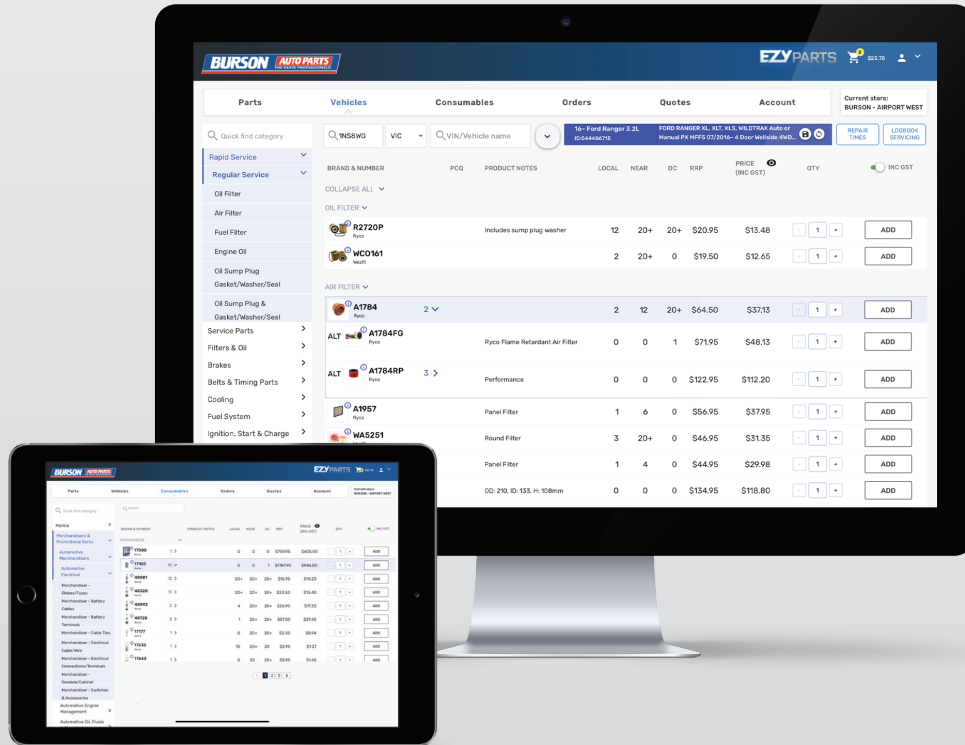

BURSON

EZY PARTS

Parts made EZY

ANY WHERE. ANYTIME. ANY DEVICE

**FASTER.
SIMPLER.
CLEANER.**

Accurate repair time data

More technical information

Broader view on parts availability

Log book service guidelines

Customise program settings

Intuitive vehicle search